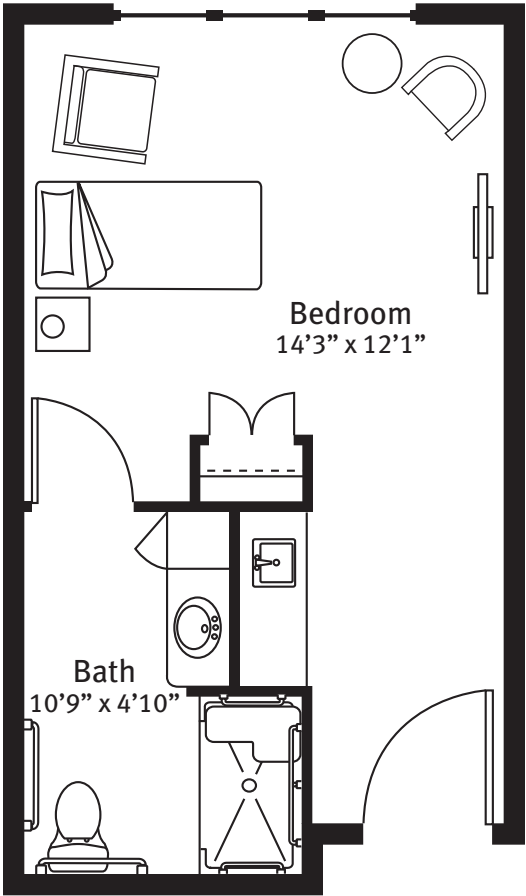

Cypress · Long-Term Care

Suite Floor Plan

Rose

380 square feet

Square footage and room sizes are approximate and may vary.

(239) 574-0078 | ThePreserveVOA.org
14750 Hope Center Loop, Fort Myers, FL 33912

A Family of Senior Living Options by Volunteers of America