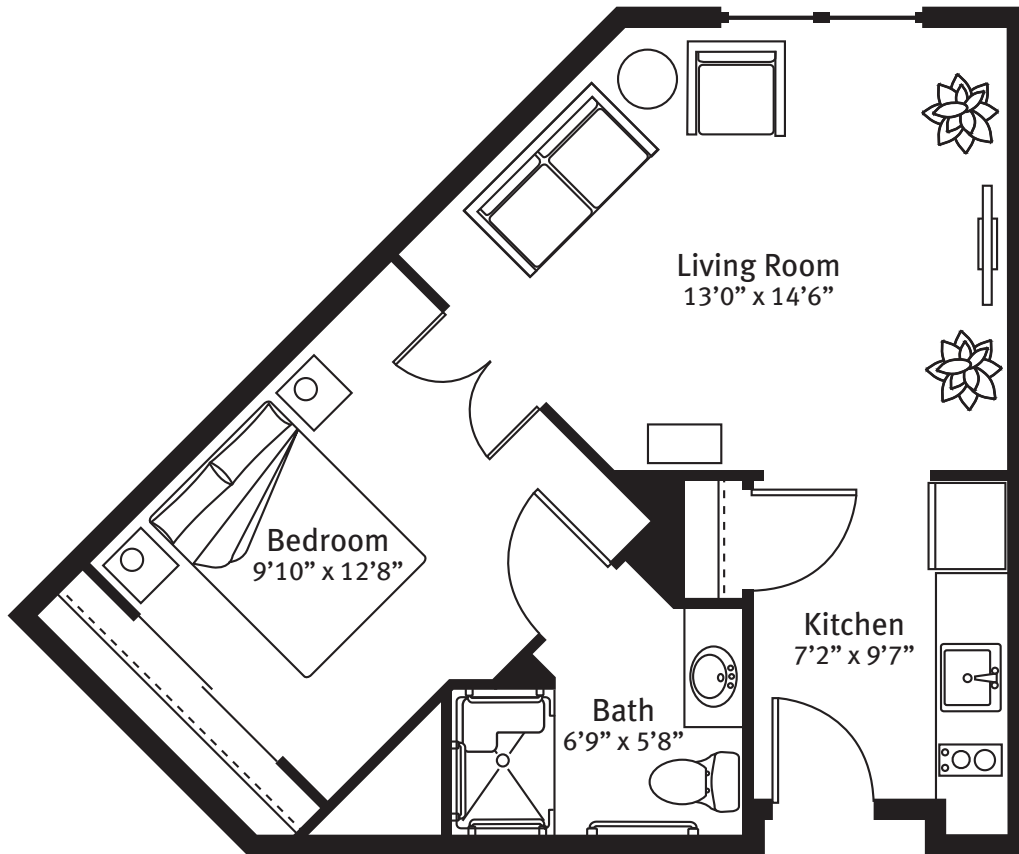

# Estuary · Assisted Living

Apartment Floor Plan

**Cardinal**  
550 square feet

*Square footage and room sizes are approximate and may vary.*

(239) 574-0078 | [ThePreserveVOA.org](http://ThePreserveVOA.org)  
14750 Hope Center Loop, Fort Myers, FL 33912