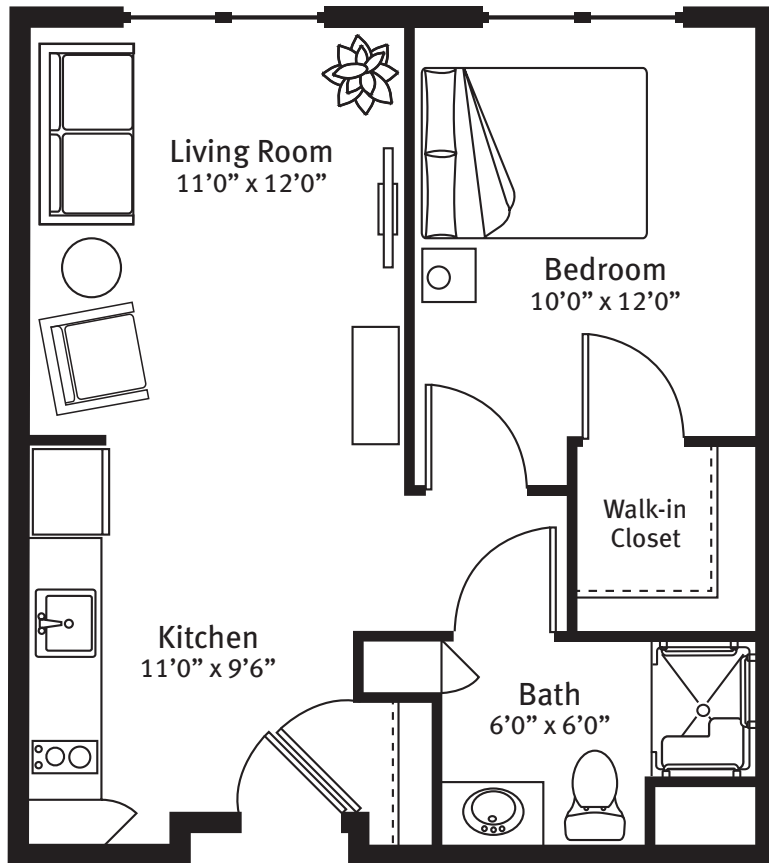

# Estuary · Assisted Living

Apartment Floor Plan

## Egret

561 square feet

*Square footage and room sizes are approximate and may vary.*

(239) 574-0078 | [ThePreserveVOA.org](http://ThePreserveVOA.org)  
14750 Hope Center Loop, Fort Myers, FL 33912

A Family of Senior Living Options by Volunteers of America