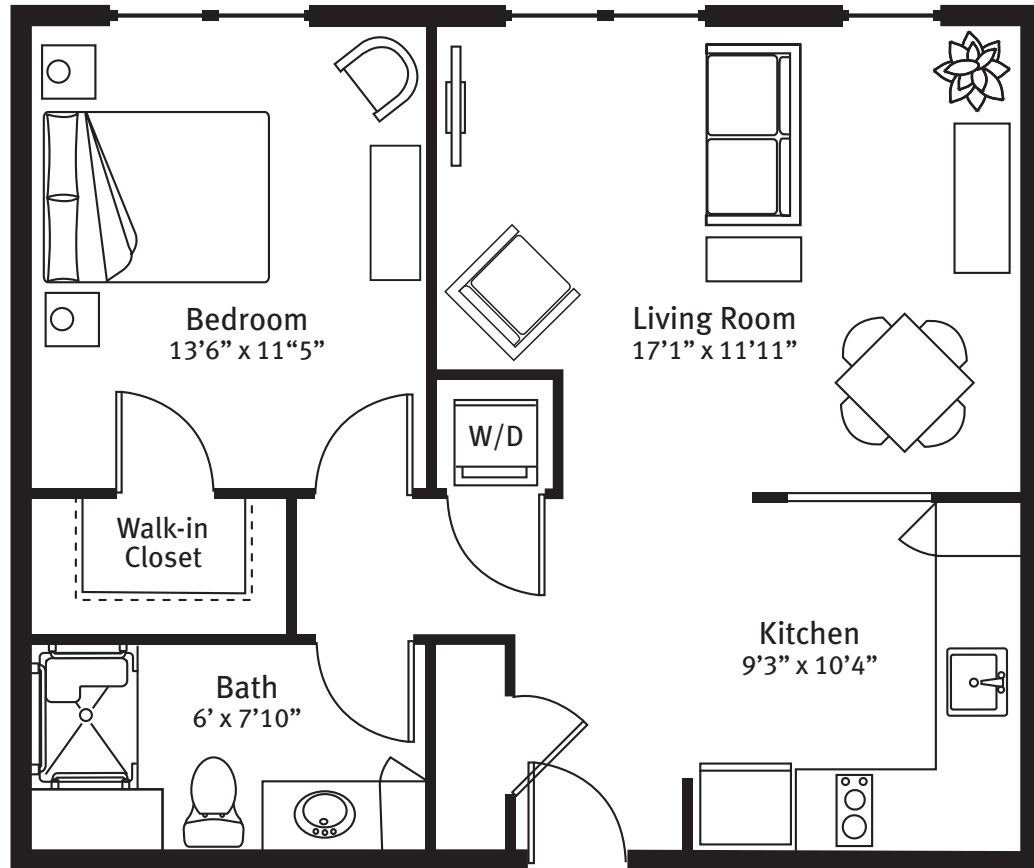

# Estuary · Assisted Living

Apartment Floor Plan

## Heron

778 square feet

*Square footage and room sizes are approximate and may vary.*

(239) 574-0078 | [ThePreserveVOA.org](http://ThePreserveVOA.org)  
14750 Hope Center Loop, Fort Myers, FL 33912

A Family of Senior Living Options by Volunteers of America