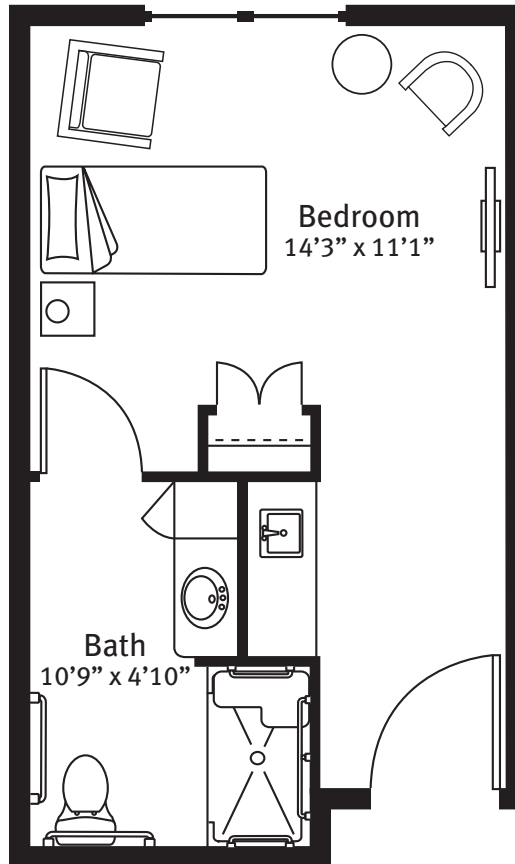

The Cove · Skilled Memory Support

Suite Floor Plan

Acacia

352 square feet

Square footage and room sizes are approximate and may vary.

(239) 574-0078 | ThePreserveVOA.org
14750 Hope Center Loop, Fort Myers, FL 33912