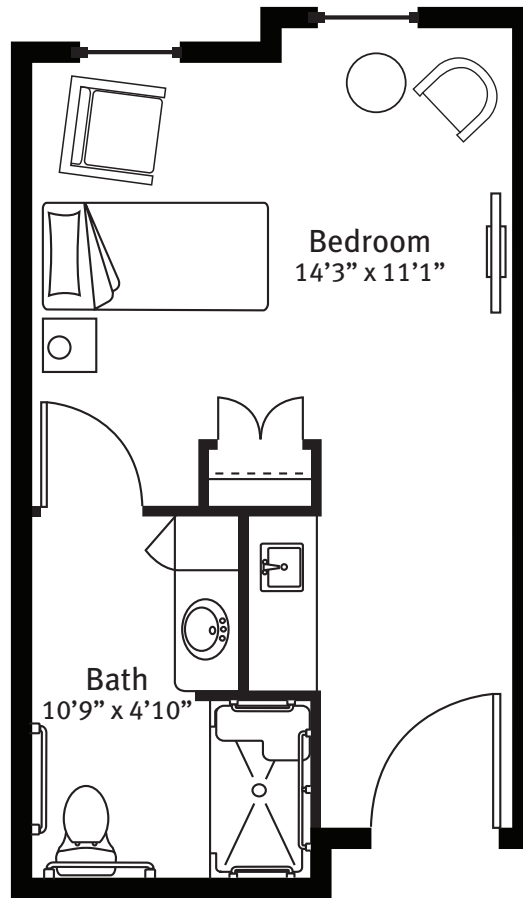

The Cove · Skilled Memory Support

Suite Floor Plan

Fiddlewood
360 square feet

Square footage and room sizes are approximate and may vary.

(239) 574-0078 | ThePreserveVOA.org
14750 Hope Center Loop, Fort Myers, FL 33912