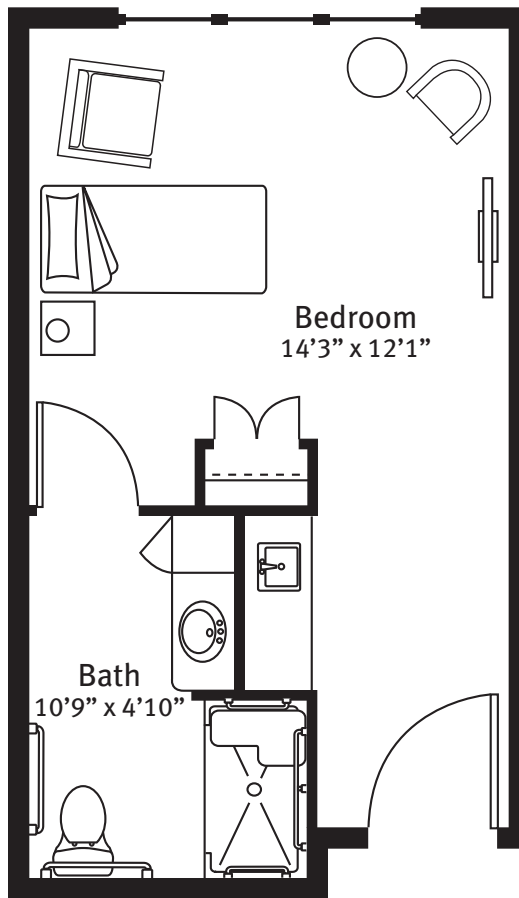

The Harbor · Memory Support

Suite Floor Plan

Bedroom
14'3" x 12'1"

Bath
10'9" x 4'10"

Snook

380 square feet

Square footage and room sizes are approximate and may vary.

(239) 574-0078 | ThePreserveVOA.org
14750 Hope Center Loop, Fort Myers, FL 33912