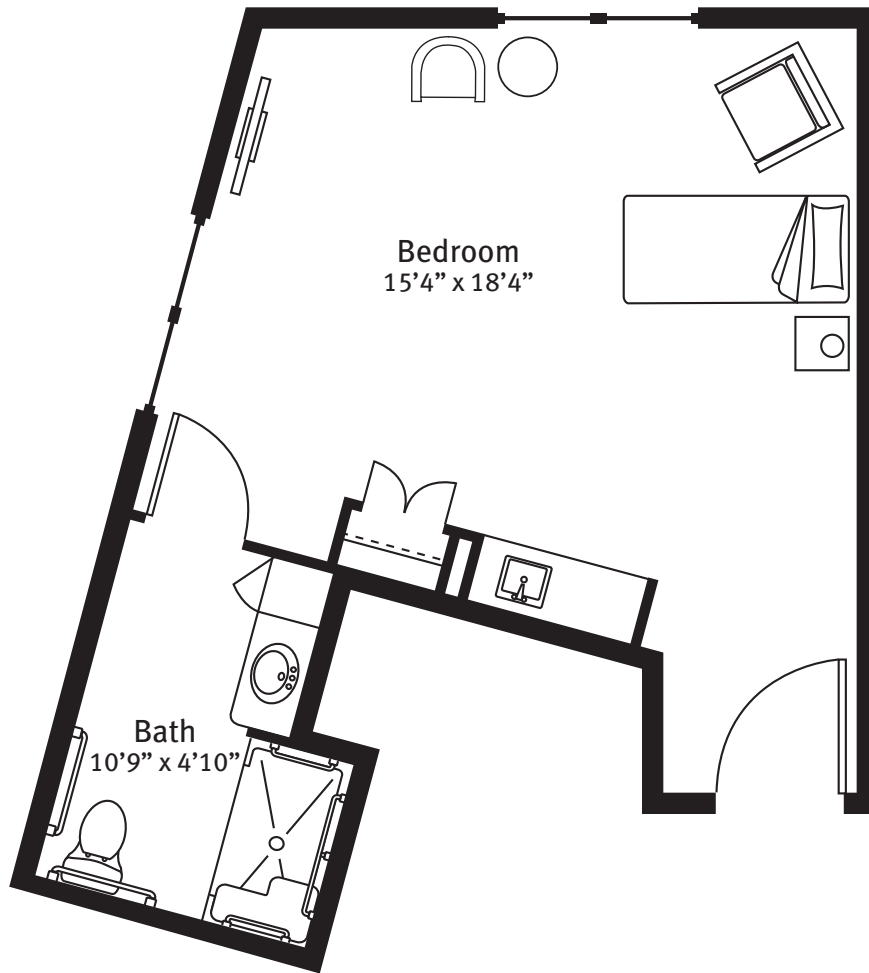

The Harbor · Memory Support

Suite Floor Plan

Tarpon
457 square feet

Square footage and room sizes are approximate and may vary.

(239) 574-0078 | ThePreserveVOA.org
14750 Hope Center Loop, Fort Myers, FL 33912