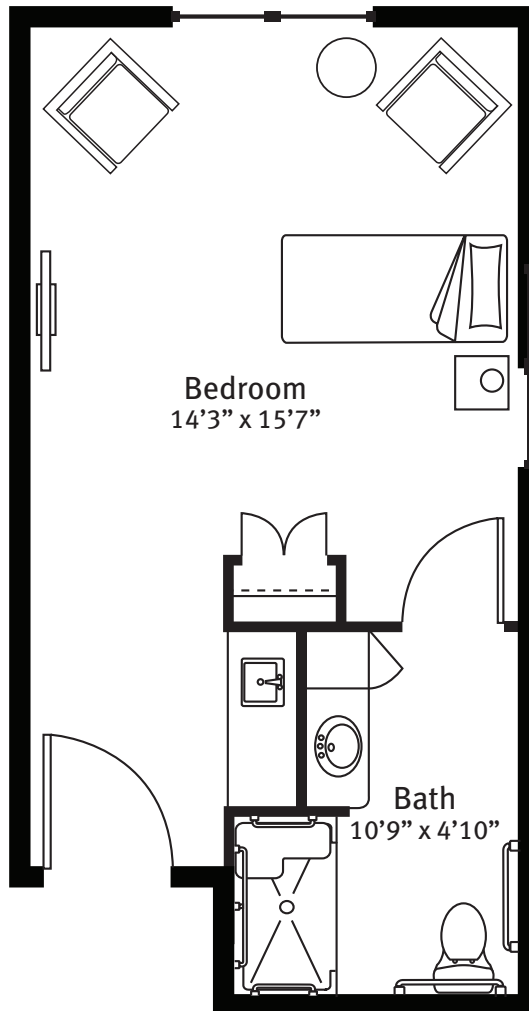

The Lagoon · Skilled Rehabilitation

Suite Floor Plan

Iris

405 square feet

Square footage and room sizes are approximate and may vary.

(239) 574-0078 | ThePreserveVOA.org
14750 Hope Center Loop, Fort Myers, FL 33912